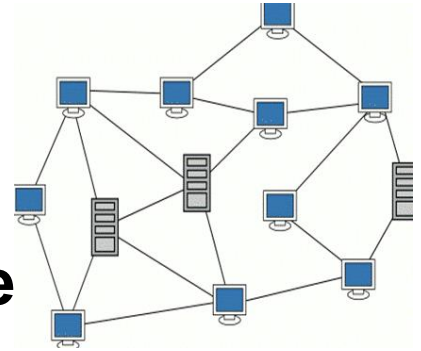

## What is Mesh?

- Mesh is “ad hoc” networking
  - It’s self-discovering, self-configuring, self-advertising, and self-healing
  - There’s no choke point
  - It uses “smart” routing of bits & bytes