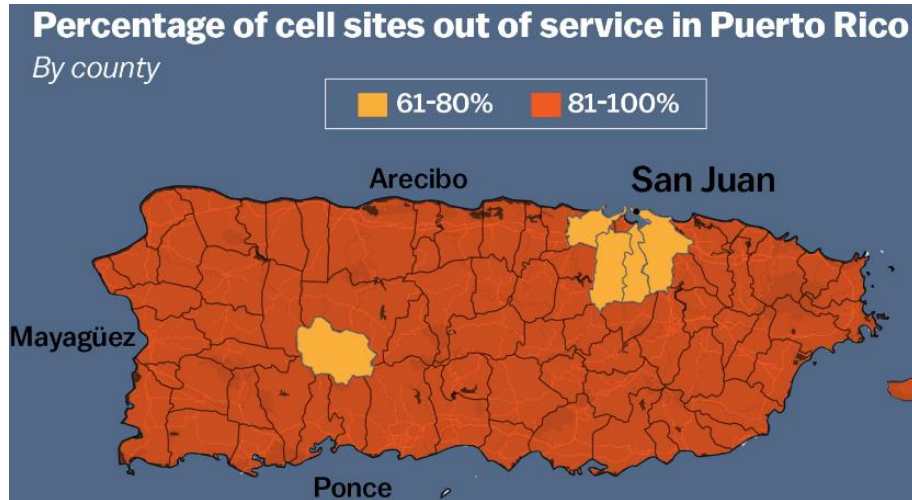

Without “Communications Resiliency”

Following Hurricane Maria, there was a loss of communications that lasted months.