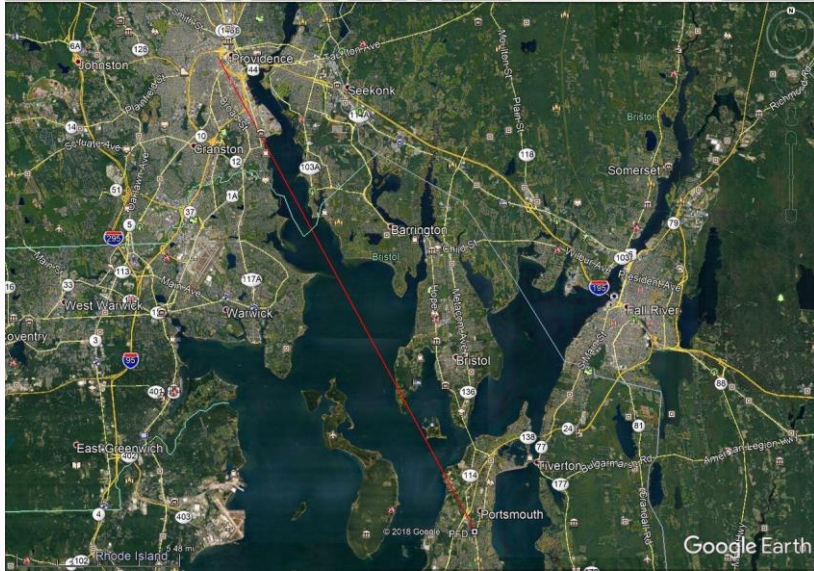

Boosting RI's "Communications Resiliency"

My Summer 2018 Scout Project

Goal: Connect Portsmouth to Providence