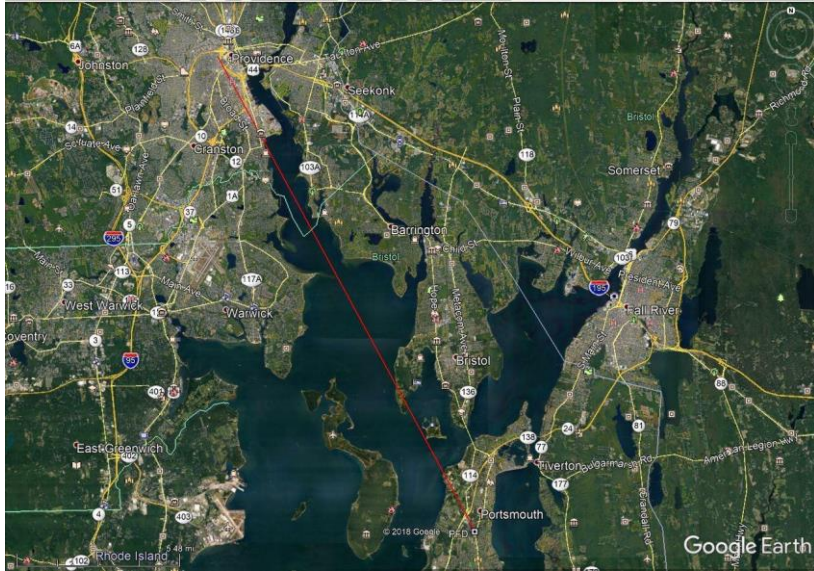

## My Summer 2018 Scout Project

**Goal: Connect Portsmouth to Providence**

**100 Atwells Ave, Providence**